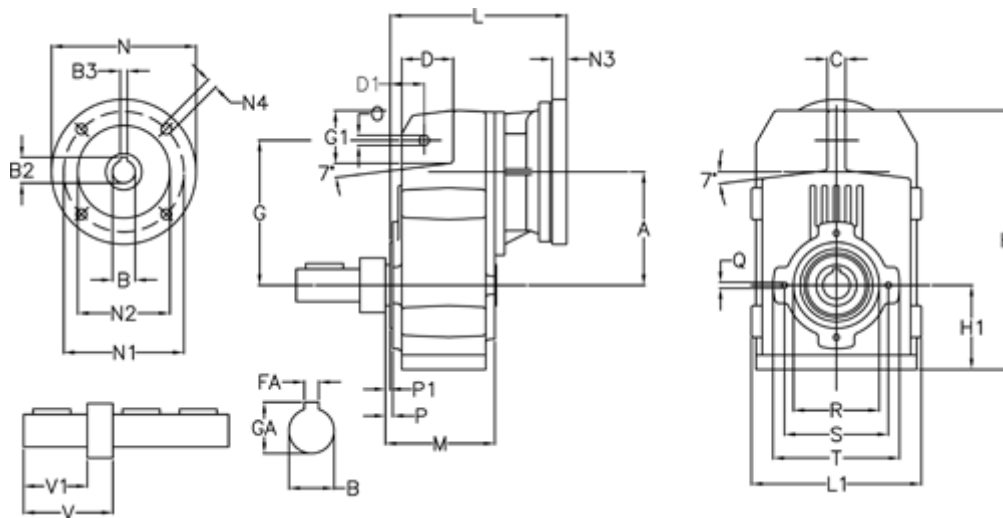

Article number: 29560202381225
 Description: Shaft mounted gear
 A252R-23,8-P71B5

Measures

A = 128.75	FA = 10	M = 135.5	Q = M10x14
B = 35	G = 162	N = 160	R = 110
B1 = 14	G1 = 58.0	N1 = 130	S = 130
B2 = 16.3	GA = 38.0	N2 = 110	T = 150
B3 = 5	H = 290.5	N4 = M8x16	V = 93.0
C = 20	H1 = 93.5	O = 13	V1 = 60
D = 57.0	L = 213.0	P = 6.0	
D1 = 43.5	L1 = 188	P1 = 3.5	